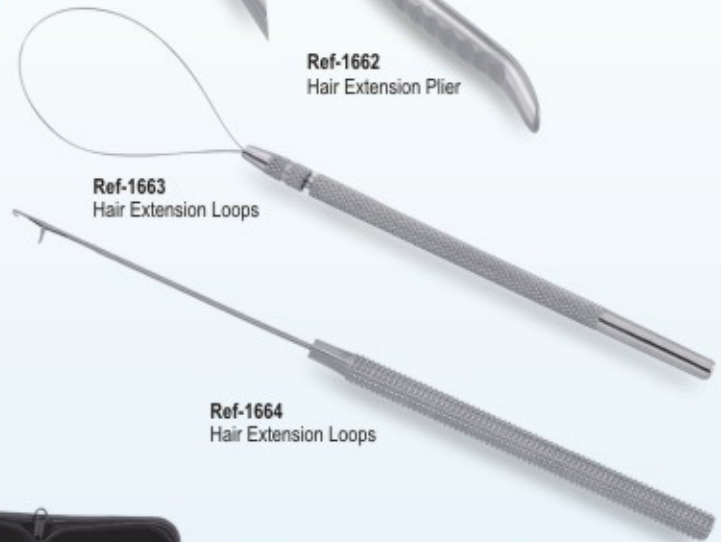

**Ref-1644**  
Utility Scissor  
size: 5.5" / 7.25"

**Ref-1645**  
School Baby  
Scissor. Size: 5"

**Ref-1646**  
Electric Wire Scissor with

**Ref-1651**  
Hair Extension Plier

**Ref-1652**  
Hair Extension Plier

**Ref-1658**  
Hair Extension Plier

**Ref-1659**  
Hair Extension Plier

**Ref-1653**  
Hair Extension Plier

**Ref-1654**  
Hair Extension Plier

**Ref-1660**  
Hair Extension Plier

**Ref-1655**  
Hair Extension Plier  
with Plastic handle

**Ref-1661**  
Hair Extension Plier

**Ref-1657**  
Hair Extension Plier Kit

**Ref-1663**  
Hair Extension Loops

**Ref-1664**  
Hair Extension Loops

**Ref-1656**  
Hair Extension Plier  
with Plastic handle

**Ref-1665**  
Hair Extension Kit  
Set of 4 Pcs

**Ref-1666**  
Hair Extension Kit  
Set of 3 Pcs

**Ref-1667**  
Hair Extension Kit  
Set of 3 Pcs

**Ref-1668**  
Hair Extension Kit  
Set of 3 Pcs

**Ref-1681**  
Manicure Instruments Kit  
Set of 7 Pcs