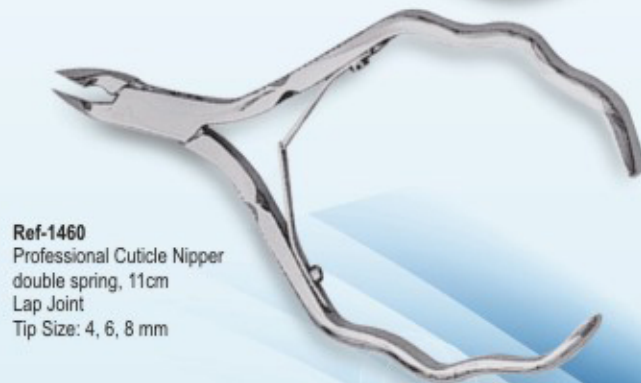

Ref-1459
Cuticle Nipper Square handle
10cm , Box Joint
Tip Size: 4, 6, 8 mm

Ref-1467
Professional Cuticle Nipper
Double Spring, 12 cm
Lap Joint
Tip Size: 4, 6, 8 mm

Ref-1460
Professional Cuticle Nipper
double spring, 11cm
Lap Joint
Tip Size: 4, 6, 8 mm