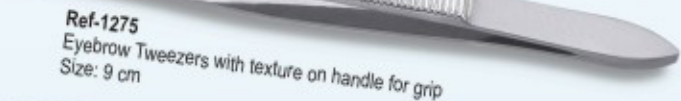

Ref-1274
Eyebrow Tweezers with texture on handle for grip
Size: 9 cm