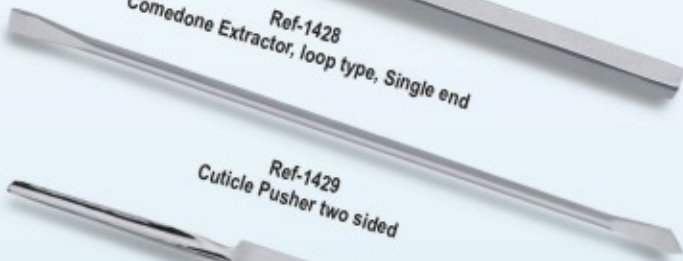

Ref-1424  
Pterygium remover 6"

Ref-1425  
Skin care tool

Ref-1426  
Blade Holder

Ref-1427  
Blade Holder

Ref-1428  
Comedone Extractor, loop type, Single end

Ref-1429  
Cuticle Pusher two sided

Ref-1430  
Cuticle Pusher Single ended