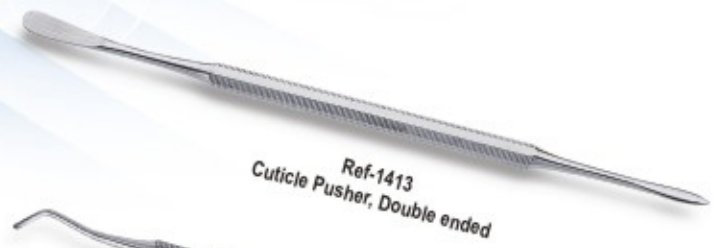

Ref-1409  
Cuticle Pusher & Trimmer

Ref-1410  
V Cuticle Trimmer

Ref-1411  
Spatula, Double ended, Stainless steel

Ref-1412  
Ingrown Toe Nail Lifter, For lifting ingrown toenails out of the skin, one side lifts and other side can be used to apply ointment